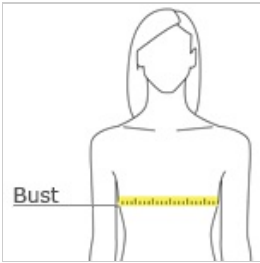

The comfort of a sweater joins the unbeatable warmth of fleece in this modern style. Contrast binding at the cuffs, pockets and hem heightens the visual appeal.

- 8.8-ounce, 100% polyester sweater fleece
- Reverse coil zipper with chin guard
- Full-length interior storm flap
- Stretch binding at cuffs and hem
- Front zippered pockets with knotted zipper pulls and binding trim

front

back

HOW TO MEASURE

BUST
Measure under the arm and around the fullest part of the bust with arms down, keeping tape horizontal.

SIZE CHART

	XS	S	M	L	XL	XXL	3XL	4XL
Size	2	4/6	8/10	12/14	16/18	20/22	24/26	28/30
Bust	32-34	35-36	37-38	39-41	42-44	45-47	48-51	52-55